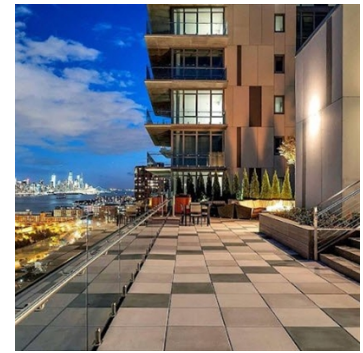

Global Property Systems

(914) 368-0022 (Head Office)

(845) 848-2218 (Hudson Valley Team)

connect@GPSHousehunt.com

<http://www.GlobalPropertySystems.com>

Global Property Systems

Real Estate. Done Differently

Global Property Systems

**56 Lafayette Avenue
Suite 320**

**White Plains, NY 10603
(914) 368-0022**

High above the Hudson River with panoramic views of Manhattan and New Jersey, One Park re-defines modern luxury living. This 14-story condominium building is setting a new bar in the luxury real estate market. Owners enjoy the sweeping views through floor to ceiling windows, a glass window wall façade especially designed to incorporate elements of the building's riverfront location.

Beyond the views, these condominiums with their open living spaces and 50-foot

Vanessa Saunders MBA, MIMC, CIPS, CDPE | NYS RE Broker Owner | CEO. ©Properties Online, Inc. The above information including square footage is based on data received from the seller and/or from public sources. This information is deemed reliable but has not been independently verified and cannot be guaranteed. Prospective buyers are advised to verify information to their own satisfaction prior to purchase. Equal Housing Opportunity. Any Tradenames and Trademarks referred to within are the property of their respective trademark holders.